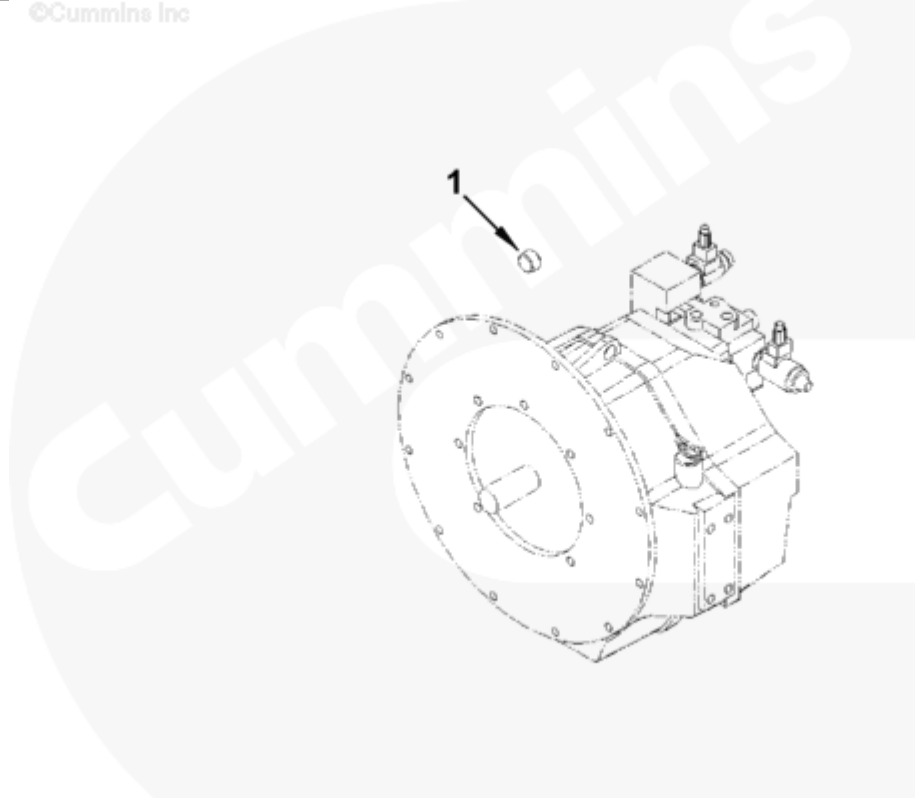

©Cummins Inc

rg910gc

SMALL | MEDIUM | LARGE

Cart	Ref No	Part Number	Part Description	Required	Remarks
View My Cart					
		RG9227	Marine Gear		Marine Gear...(More)

					Engine Families: "B", "C" And
					"L" Series
					Component Supplier: Customer
					Transmission: N/A
					Marine Gear Ratio: N/A
					Intended Housing SAE: N/A
<input type="checkbox"/>	1	103307	Pipe Plug	1	3/4 NPT